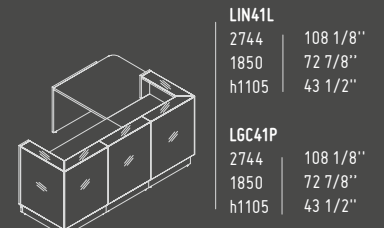

ELIPSE

SSL15

1500 mm / 59"
590 mm / 23 1/4"
h 300 mm / 11 3/4"

LINEA

AVAILABLE COLOURS

08 - BLACK

26 - ALUMINIUM
SATINATO

67 - WHITE
PASTEL