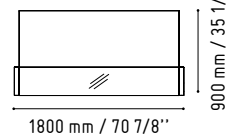

Opposites attract.

Arctic summer - ice flow warmed up with the glow - tube lighting.
The fancy design of this reception desk is intended for people with imagination,
who appreciate elegance and dislike monotony.

LAS18