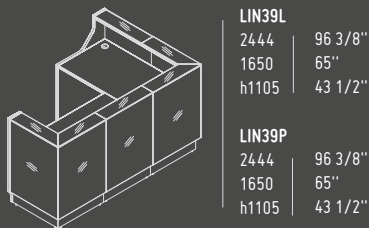

ELIPSE

SSL15

1500 mm / 59"
590 mm / 23 1/4"
h 300 mm / 11 3/4"

LINEA

AVAILABLE COLOURS

08 - BLACK

26 - ALUMINIUM
SATINATO

67 - WHITE
PASTEL