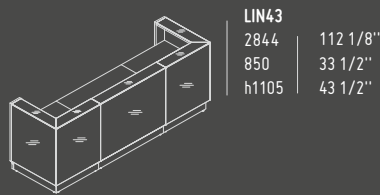

ELIPSE

SSL15

1500 mm / 59"
590 mm / 23 1/4"
h 300 mm / 11 3/4"

LINEA

AVAILABLE COLOURS

08 - BLACK

26 - ALUMINIUM
SATINATO

67 - WHITE
PASTEL