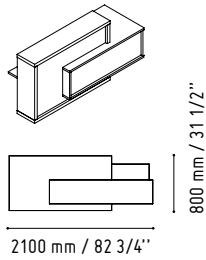

LF10

- 34 - CHESTNUT
- 73 - HIGH GLOSS WHITE