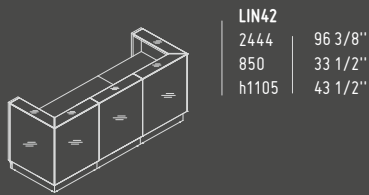

ELIPSE

SSL15

1500 mm / 59"
590 mm / 23 1/4"
h 300 mm / 11 3/4"

LINEA

AVAILABLE COLOURS

08 - BLACK

26 - ALUMINIUM
SATINATO

67 - WHITE
PASTEL