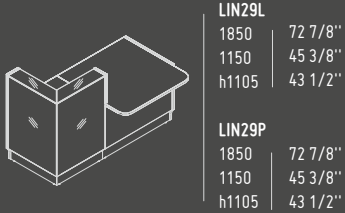

LINEA

AVAILABLE COLOURS