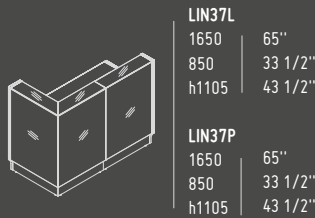

ELIPSE

SSL15

1500 mm / 59"
590 mm / 23 1/4"
h 300 mm / 11 3/4"

LINEA

AVAILABLE COLOURS

08 - BLACK

26 - ALUMINIUM
SATINATO

67 - WHITE
PASTEL