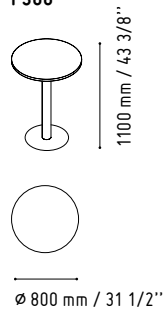

PS80

- $\varnothing$ 800 mm / 31 1/2"