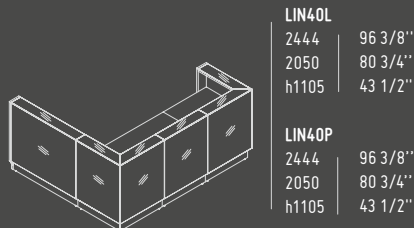

ELIPSE

SSL15

1500 mm / 59"
590 mm / 23 1/4"
h 300 mm / 11 3/4"

LINEA

AVAILABLE COLOURS

08 - BLACK

26 - ALUMINIUM
SATINATO

67 - WHITE
PASTEL