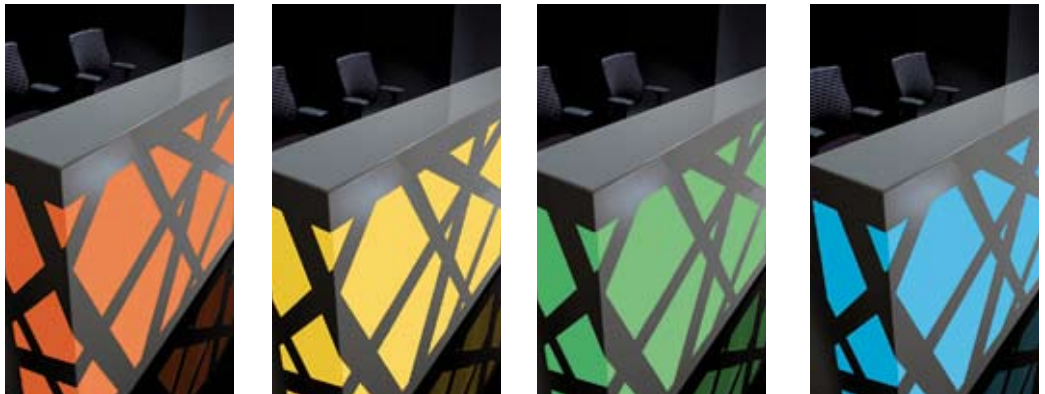

REMOTE CONTROL

RGBW LED lighting steered with a remote control allows to regulate the intensity and the color of light automatically. Pressing one button changes the color of the reception desk and allows to light the counter in accordance with the selected program with monotonous or pulsating rhythmical colors.

LZ646

880 mm / 34 5/8"

2200 mm / 86 3/4"

67 - WHITE PASTEL