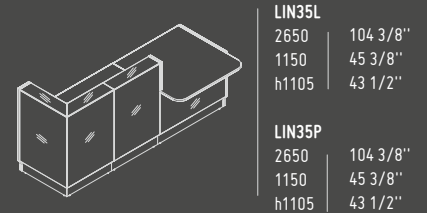

ELIPSE

SSL15

1500 mm / 59"
590 mm / 23 1/4"
h 300 mm / 11 3/4"

LINEA

AVAILABLE COLOURS

08 - BLACK

26 - ALUMINIUM
SATINATO

67 - WHITE
PASTEL