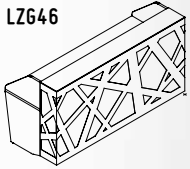

The reception desk with its original form should be enough to arrange every reception hall. It is very effective in dark rooms where it is lightened from the inside and fulfills a role of a spectacular halogen. White, metal openwork wreathing subtly round the body and contrasting with the highlighted interior is a very characteristic element of the reception desk. Beautiful frontal part of the counter hides ergonomic interior with a wide desk top which allows to organize work at the reception desk without any problems.

LZG46