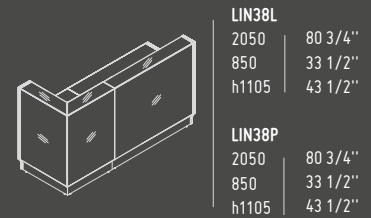

LINEA

AVAILABLE COLOURS