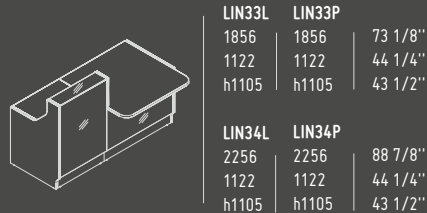

ELIPSE

SSL15

1500 mm / 59"
590 mm / 23 1/4"
h 300 mm / 11 3/4"

LINEA

AVAILABLE COLOURS

08 - BLACK

26 - ALUMINIUM
SATINATO

67 - WHITE
PASTEL