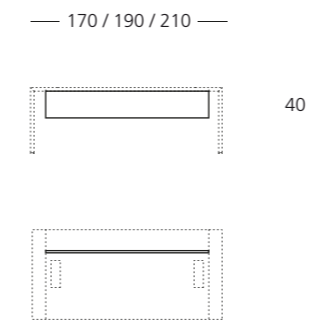

FOG20 - FOG22 - FOG24
Pannello frontale per scrivania
Modesty panel for desk