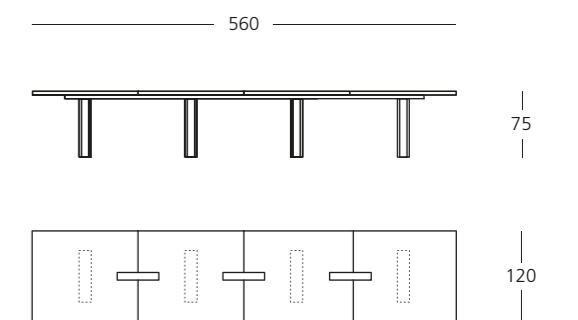

FOR56
Tavolo riunioni modulare in nobilitato
Modular meeting table in melamine