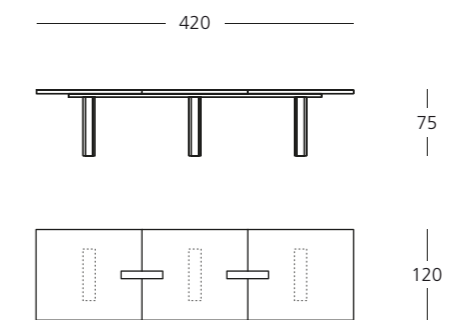

FOR42
Tavolo riunioni modulare in nobilitato
Modular meeting table in melamine