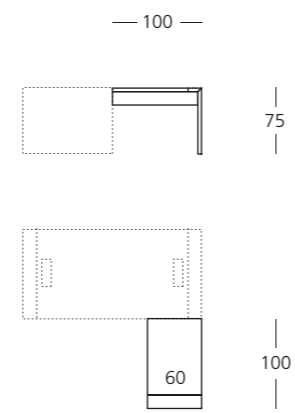

FOAL
Allungo dx/sx monocolore
One-colour return right/left