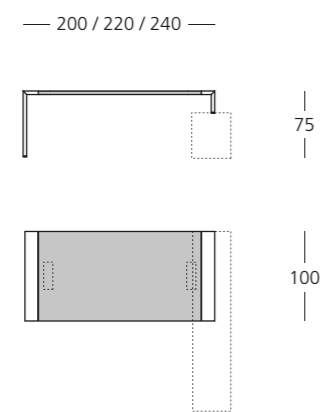

FO20AB - FO22AB - FO24AB
FO20AEB - FO22AEB - FO24AEB
Scrivania per appendice portante
bicolore senza/con passacavi e vaschetta
Two-tone desk for supporting return
without/with cable port and tray